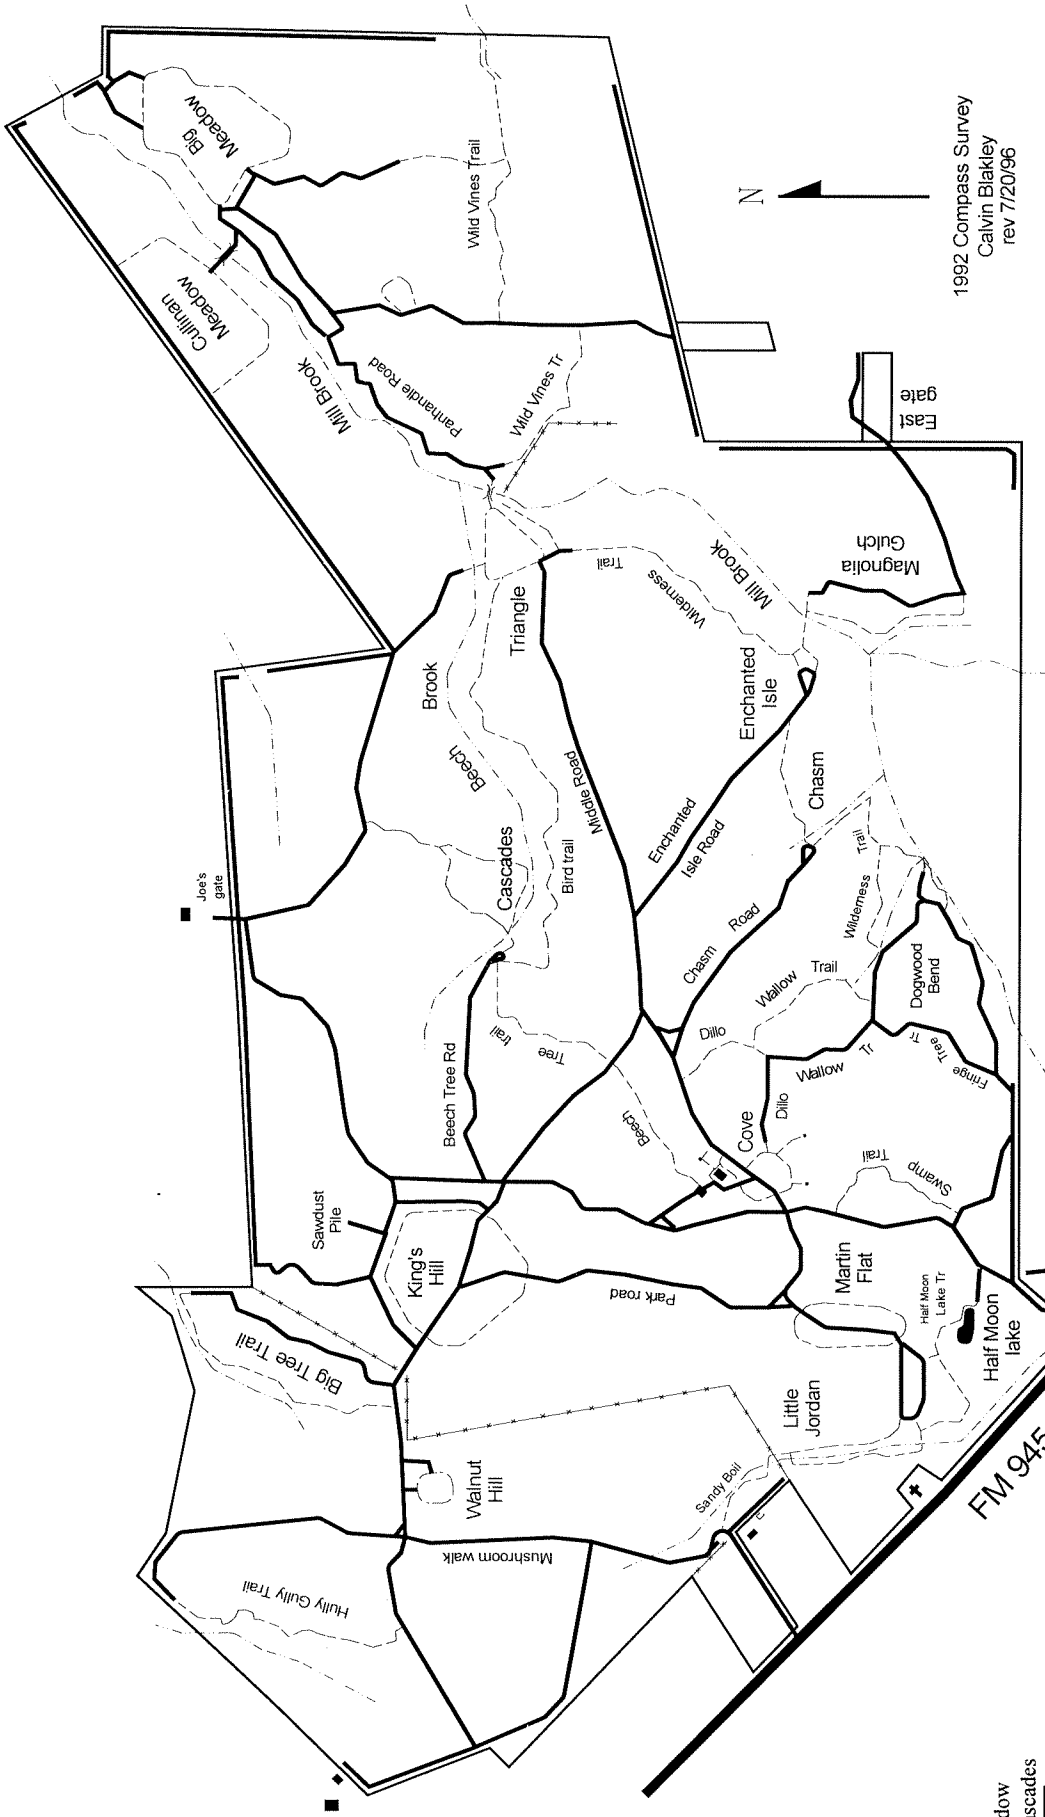

Outdoor Nature Club Little Thicket Nature Sanctuary

1992 Compass Survey
Calvin Blakley
rev 7/20/96

Area	Approximate Mileage
Big Meadow	1.1
Cascades	1.1
Chasm	0.6
Cove	0.4
Cullinan Meadow	0.9
Dogwood Bend	1.2
Enchanted Isle	0.5
East Gate	0.6
Joe's Gate	0.8
King's Hill	1.0
Little Jordan	0.7
Little Triangle	0.5
Walnut Hill	0.3

Approximate Mileage